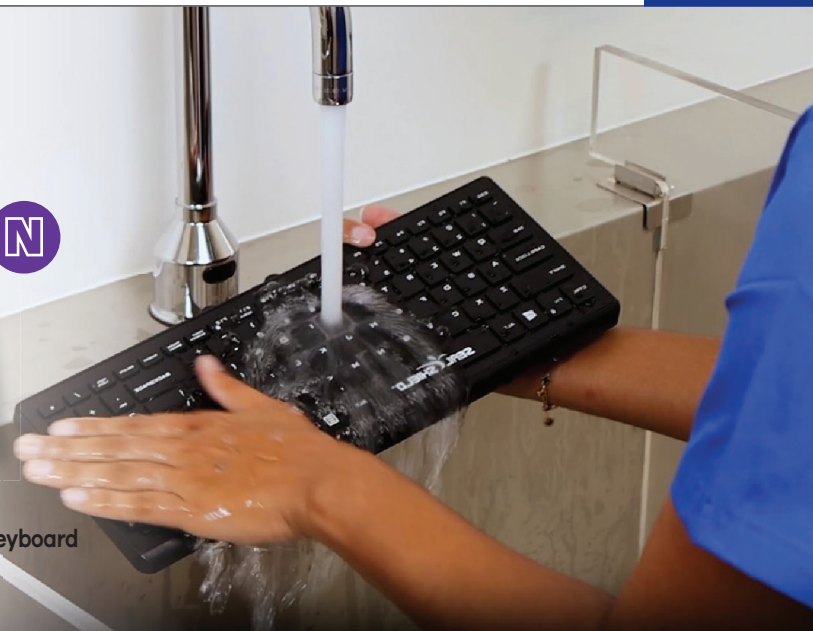

hp

C 960 Ergonomic Wireless Keyboard

Type in a more natural position. Detached numeric keypad. Wireless RF 2.40 GHz connection. Battery operated (2 x AA included). Compatible with PC or Mac. Black.
HEW 7E755AAABA (839284)