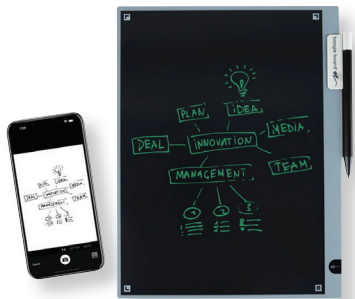

AI Ready!

N

Microsoft

A Microsoft Surface Pro 11 Copilot+ PC Tablet
13" OLED screen. Snapdragon X Plus. 16 GB RAM. 512 GB SSD. Windows 11 Pro.
MSF ZFB00001 (841546)

N

SAMSUNG

B Samsung Galaxy Tab A9+ Tablet
Wi-Fi + Cellular. 11" screen with WUXGA display.
1920 x 1200 resolution. 64 GB storage.
SAS 841548 (841548)

Reusable kids drawing kit

N

boogie board®

C Magic Sketch Kids Drawing Kit
Comes with a semi-transparent, colourful drawing tablet and 18 templates for sketching, practicing letters or playing games. For ages 4 and up.
BBO 137101 (827895)