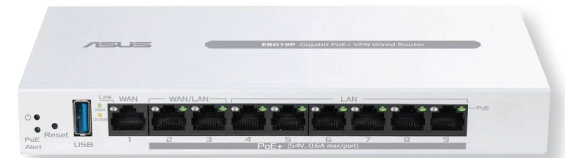

C ExpertWiFi EBG19P Router

6 x RJ-45 ports. 3 x WAN ports. PoE port. 512 GB standard memory. Gigabit Ethernet. IEEE 802.1p, IEEE 802.1Q, IEEE 802.3, IEEE 802.3ab, IEEE 802.11i, IEEE 802.3u, IEEE 802.3x.
ASU EBG19P (836383)