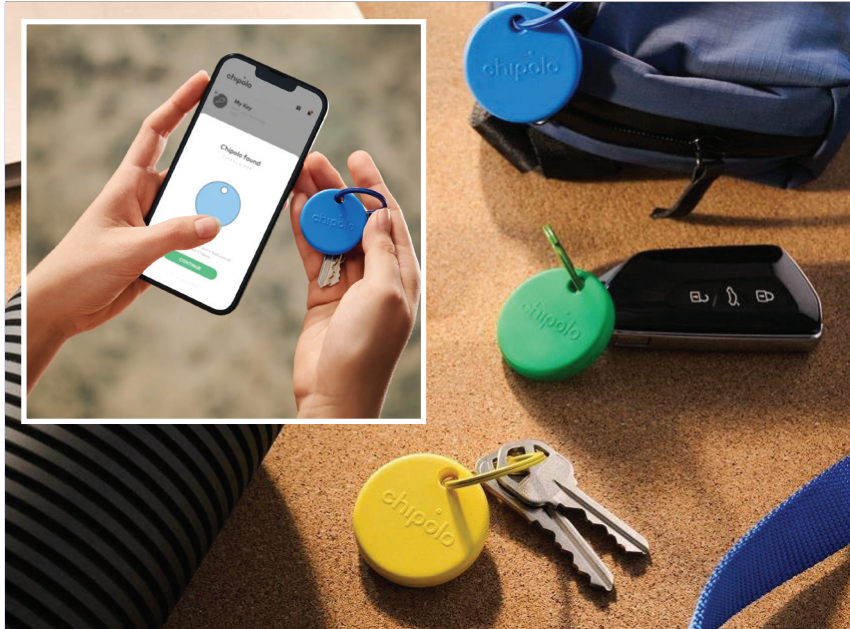

ADE 839608 (839608)

N

JVC

E HA-S59W Headphones

Wireless headphones designed for all-day comfort with a rounded ergonomic shape.

Supports Bluetooth 5.4. Fold flat for storage. Up to 50 hours of battery life.

JVC HAS59WC (841182)

sudio

F R3 Everyday Wireless Headset

Lightweight and comfortable. Bluetooth 5.4 connection and USB-C

quick charging. Built-in microphone. Up to 35 hours battery life.

SUD R3WHT (840454)

Trackers and Smartphone Cases

BLUETOOTH TRACKERS help find your stuff anywhere.

chipolo

A POP Bluetooth Tracking Tag

Feature a loud sound to help locate your lost items. Works with the Apple Find My or Google's Find My Device network. Pack of 4.